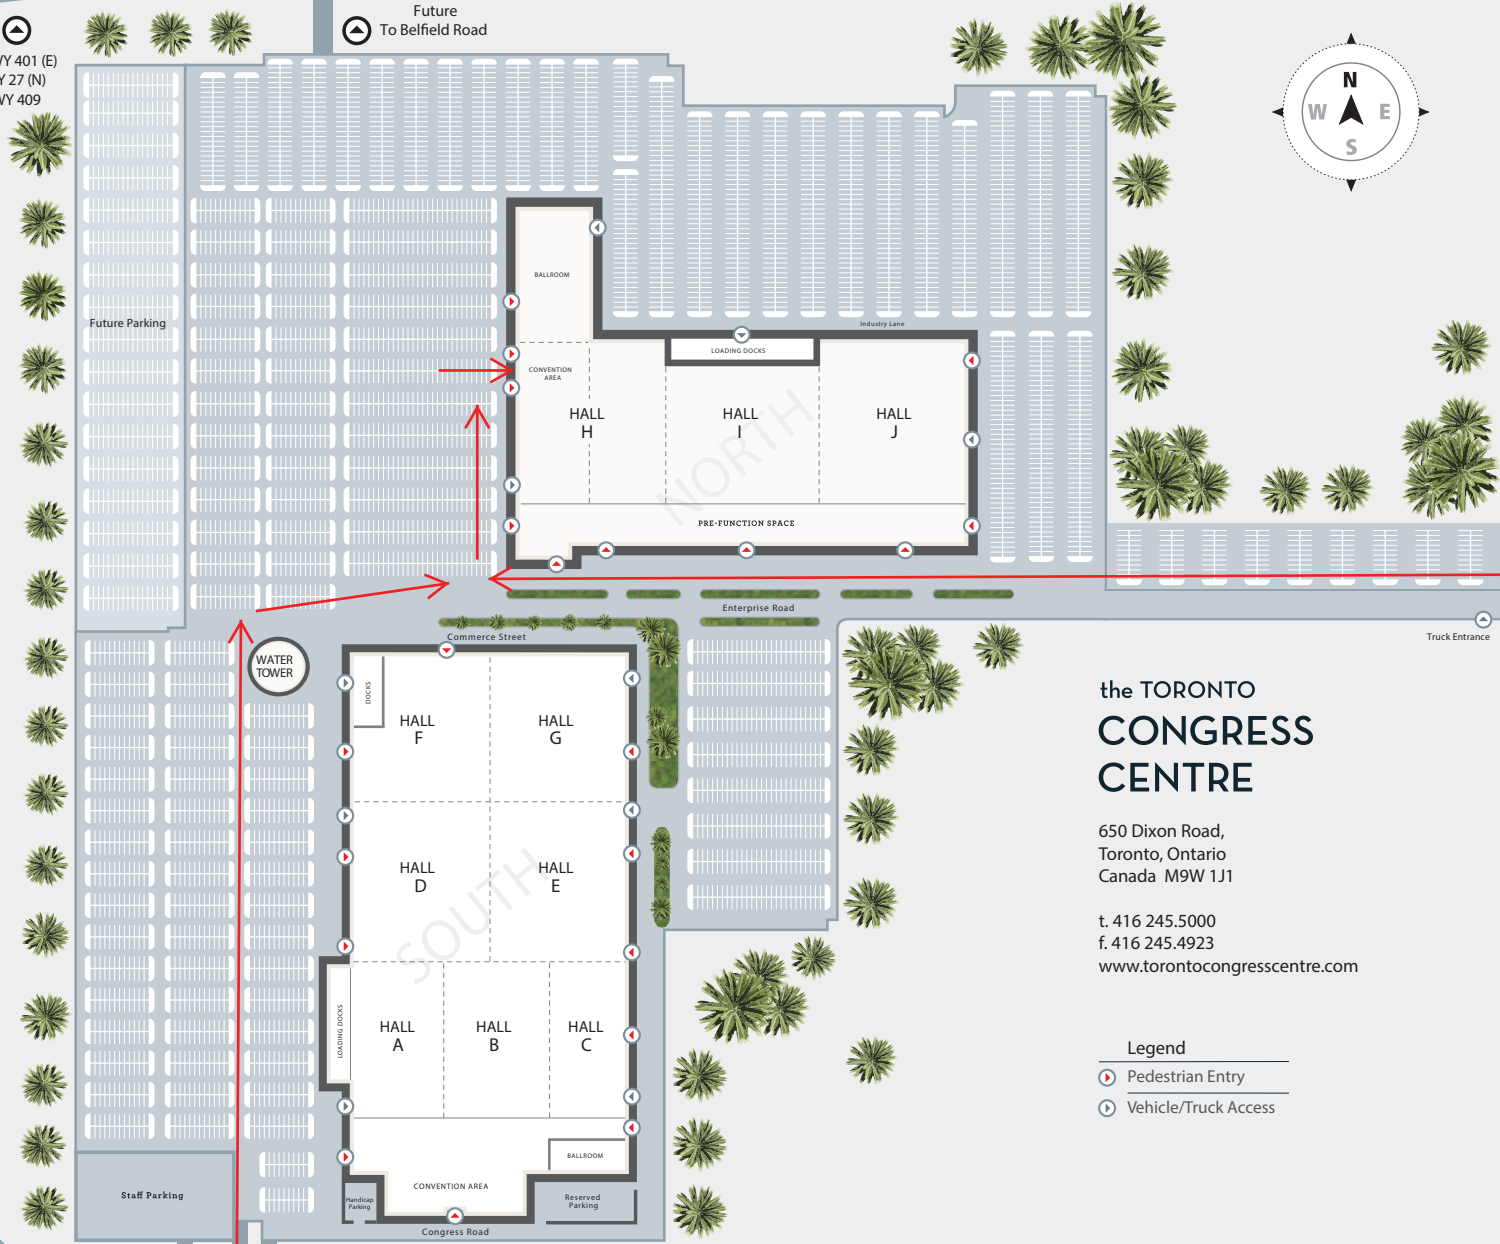

HWY 409

To HWY 401 (E)  
HWY 27 (N)  
HWY 409

Future  
To Belfield Road

HWY 27

Truck Entrance

### Legend

- Pedestrian Entry
- Vehicle/Truck Access

MARTIN GROVE ROAD

CITY VIEW DRIVE

Electronic Sign Board

DIXON ROAD

HWY 401